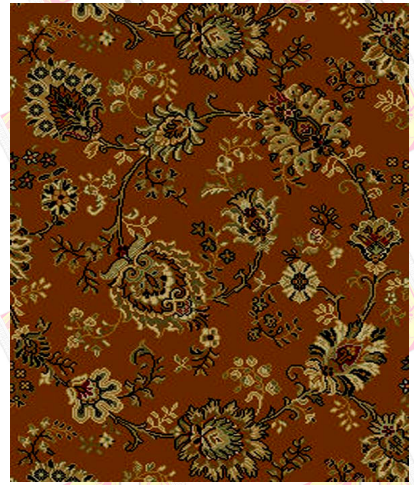

MANCHESTER COLLECTION STYLE 3321

BY RUG ONE IMPORTS, LTD.

SHOWN 3321-796 COCOA

AT A GLANCE:

- 100% H.S.P.P. PILE
- WILTON WOVEN IN BELGIUM
- AVAILABLE IN BROADLOOM, AREA RUGS, AND RUNNERS
- SOFT WOOL LIKE APPEARANCE AND FEEL

3321-736 NAVY

3321-780 CELADON

MANCHESTER 3321
AVAILABLE COLORS:
736- NAVY
780- CELADON
785- CLARET
786- MIDNIGHT
796- COCOA

* As with all fabrics, dye lots are subject to minor color variations and size. Pattern repeats may vary in accordance with area rug shape and size.

3321-785 CLARET

3321-786 MIDNIGHT

3321-796 COCOA

27" RUNNER

32" RUNNER

AREA RUG

THESE COLORS AND DESIGNS ARE AVAILABLE IN THE FOLLOWING SIZES

Approximate U.S. Size	3'11" x 5'11"	5'3" x 7'9"	7'10" x 11'2"	9'10" x 13'2"	27" Runner	32" Runner	13'2" WTW
Exact Metric Size (cm)	120 x 180	160 x 235	240 x 340	300 x 400	67 cm	80cm	400 cm