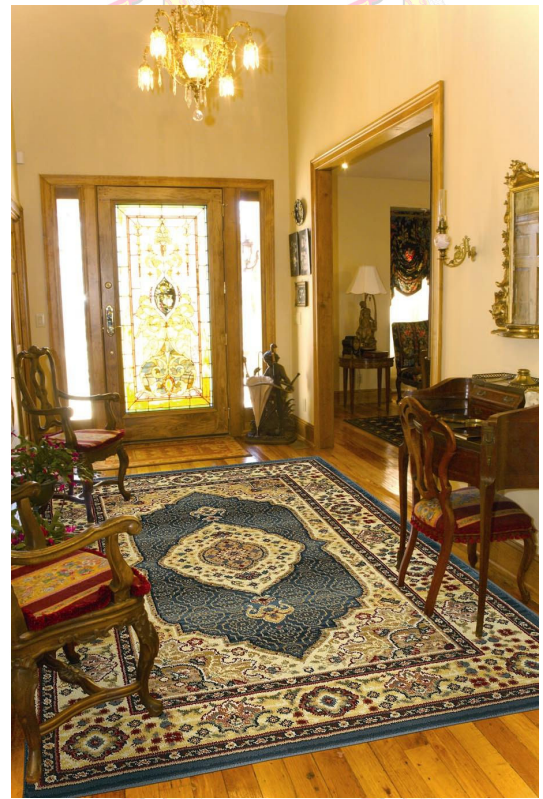

* As with all fabrics, dye lots are subject to minor color variations and size. Pattern repeats may vary in accordance with area rug shape and size.

SHOWN 6501 - BLUE

THIS PATTERN IS ONLY AVAILABLE AS AREA RUGS.