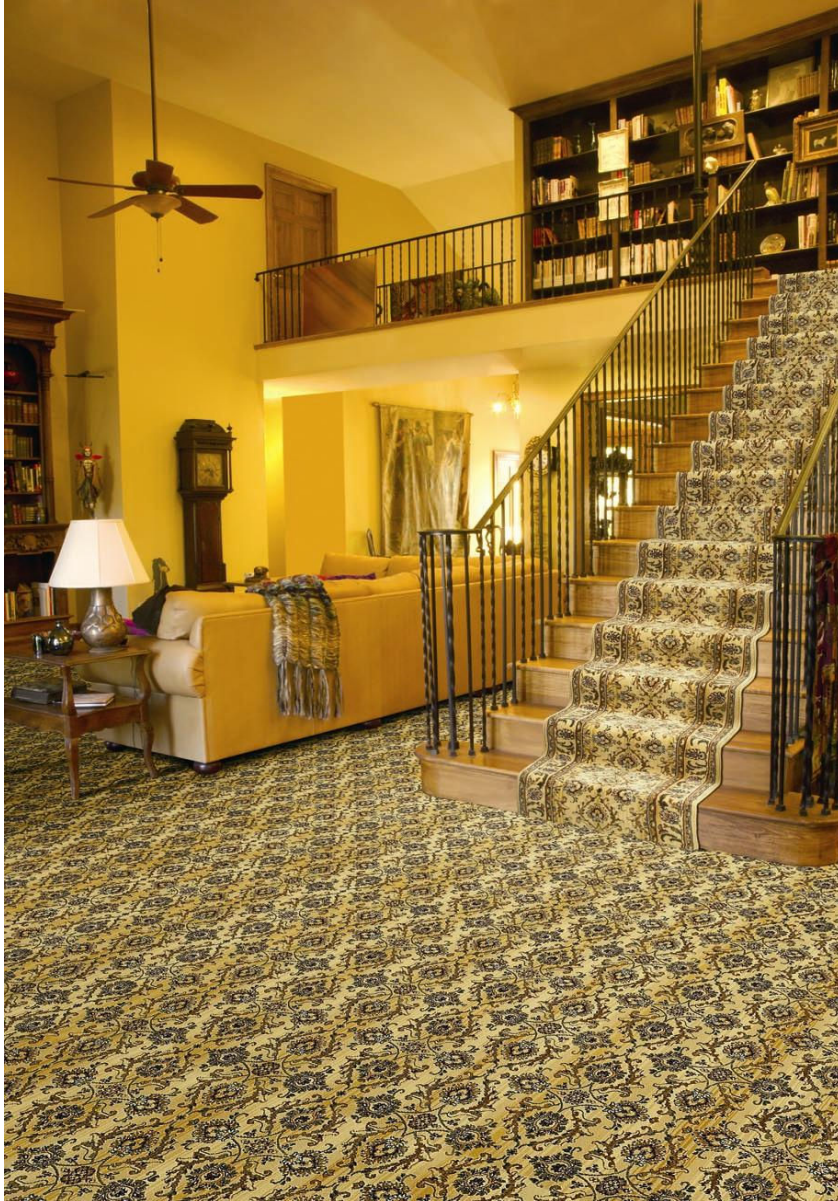

PANACEA COLLECTION STYLE 6545

BY RUG ONE IMPORTS, LTD.

SHOWN 6545 - GOLD

AT A GLANCE:

- 100% H.S.P.P. PILE
- 1,000,000 PTS./M2 CROSS WOVEN CONSTRUCTION
- WILTON WOVEN IN BELGIUM
- AVAILABLE IN BROADLOOM, AREA RUGS, AND RUNNERS

New from Rug One Imports is "Panacea," a powerful package of transitional/traditional designs to compliment their already popular area rug, runner, and broadloom coordinated assortment. Panacea, our newest introduction in the crossover arena is possibly our most beautiful introduction ever.

Panacea is power-loomed in Belgium. Woven Wilton face to face construction, these designs boast more than 20 colors in each individual area rug, runner, or wall to wall carpet, all of which are matching to one another.

SHOWN 6545 - GOLD

27" RUNNER

32" RUNNER

AREA RUG

THESE COLORS AND DESIGNS ARE AVAILABLE IN THE FOLLOWING SIZES

Approximate U.S. Size	5'3" x 7'7"	6'6" x 9'10"	7'10" x 10'10"	9'2" x 12'6"	27" Runner	32" Runner	13'2" WTW
Exact Metric Size (cm)	160 x 230	200 x 300	240 x 340	280 x 380	67 cm	80cm	400 cm