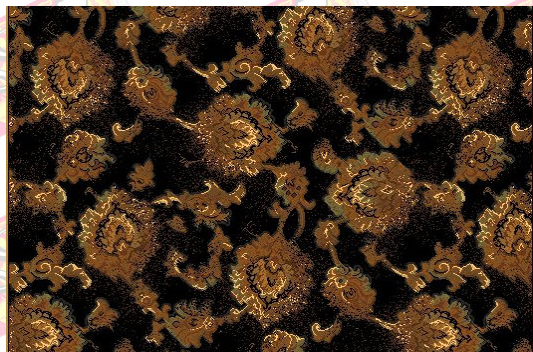

## AT A GLANCE:

- 100% H.S.P.P. PILE
- WILTON WOVEN IN BELGIUM
- AVAILABLE IN BROADLOOM, AREA RUGS, AND RUNNERS
- SOFT WOOL LIKE APPEARANCE AND FEEL

Our newly created "Symphony" collection is geared for today's busy family needs. Available as wall to wall carpet, stair/hall runner, and area rugs. All are coordinating to make decorating an easier and simpler process. Symphony is constructed of a dense Wilton Woven heat set polypropylene. Available in four popular colorways, each is highly fade and stain resistant. Symphony is sure to please your family and be the talk of your friends and neighbors.

or contact your Rug One Imports

sales representative at

1-800-248-1128.

Red - Broadloom

Gold - Broadloom

Black - Broadloom

Ivory - Broadloom

Area Rug - Ivory

27" Runner

32" Runner

\* As with all fabrics, dye lots are subject to minor color variations. Pattern repeats may vary in accordance with area rug shape and size.

THESE COLORS AND DESIGNS ARE AVAILABLE IN THE FOLLOWING SIZES