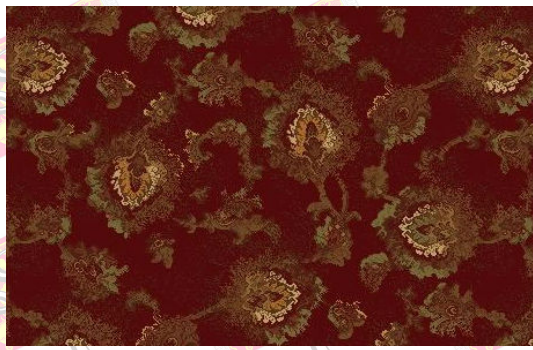

Red - Broadloom